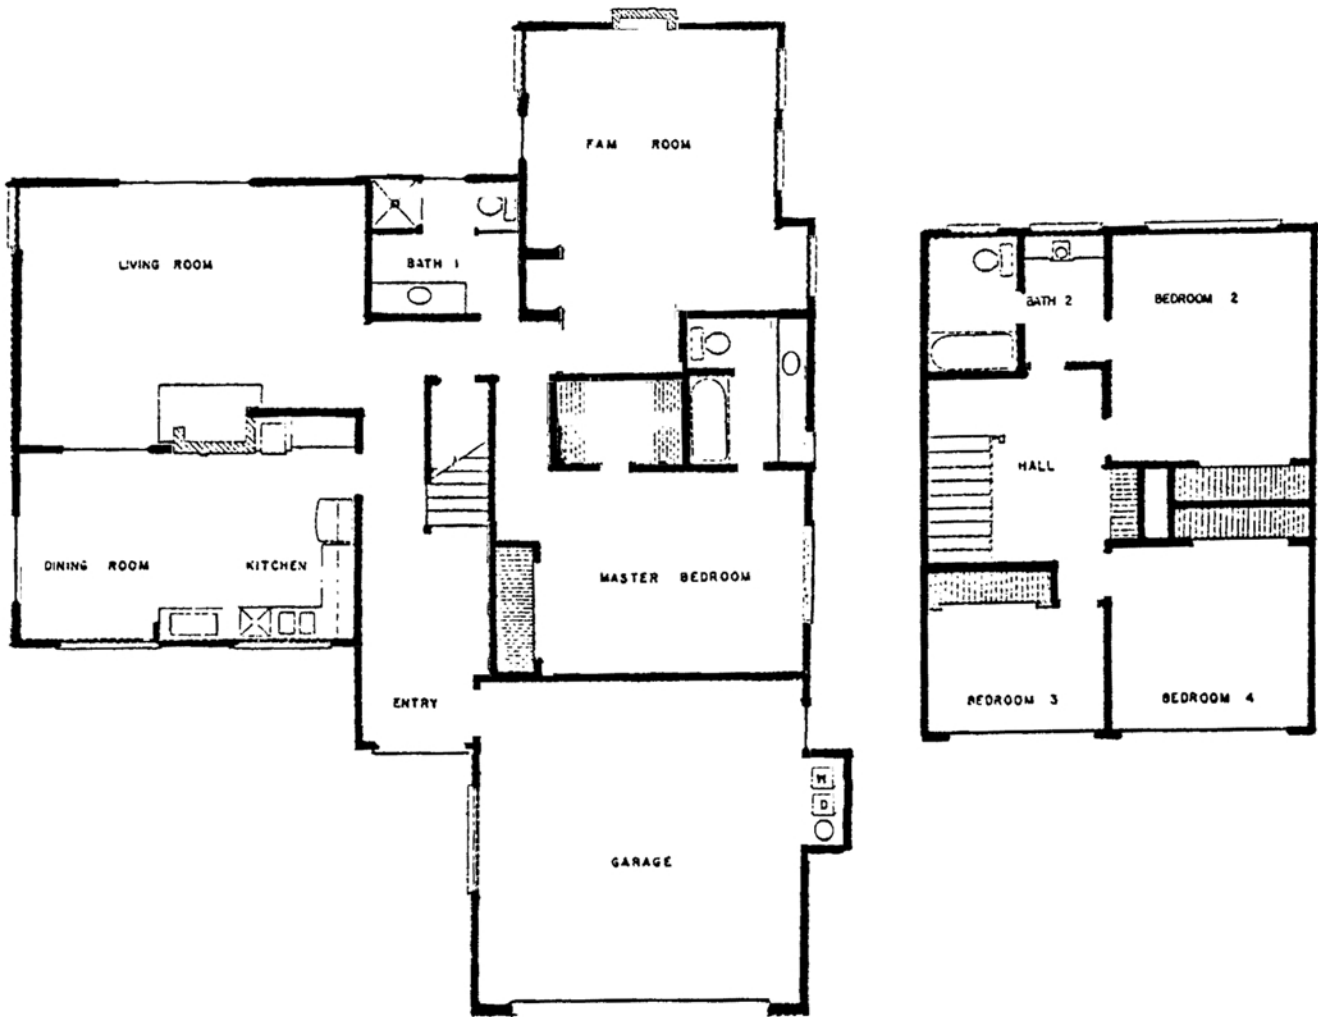

2017
BALEARIC DRIVE
COSTA MESA

- Approx 2,800 sqft

- 4 Bed, 3 Bath

- 2 Car Garage

- Main-Floor Master Bedroom

- Approx 6,900 sqft lot

- Custom Family Room Addition

- Extensive Custom Hardscaping